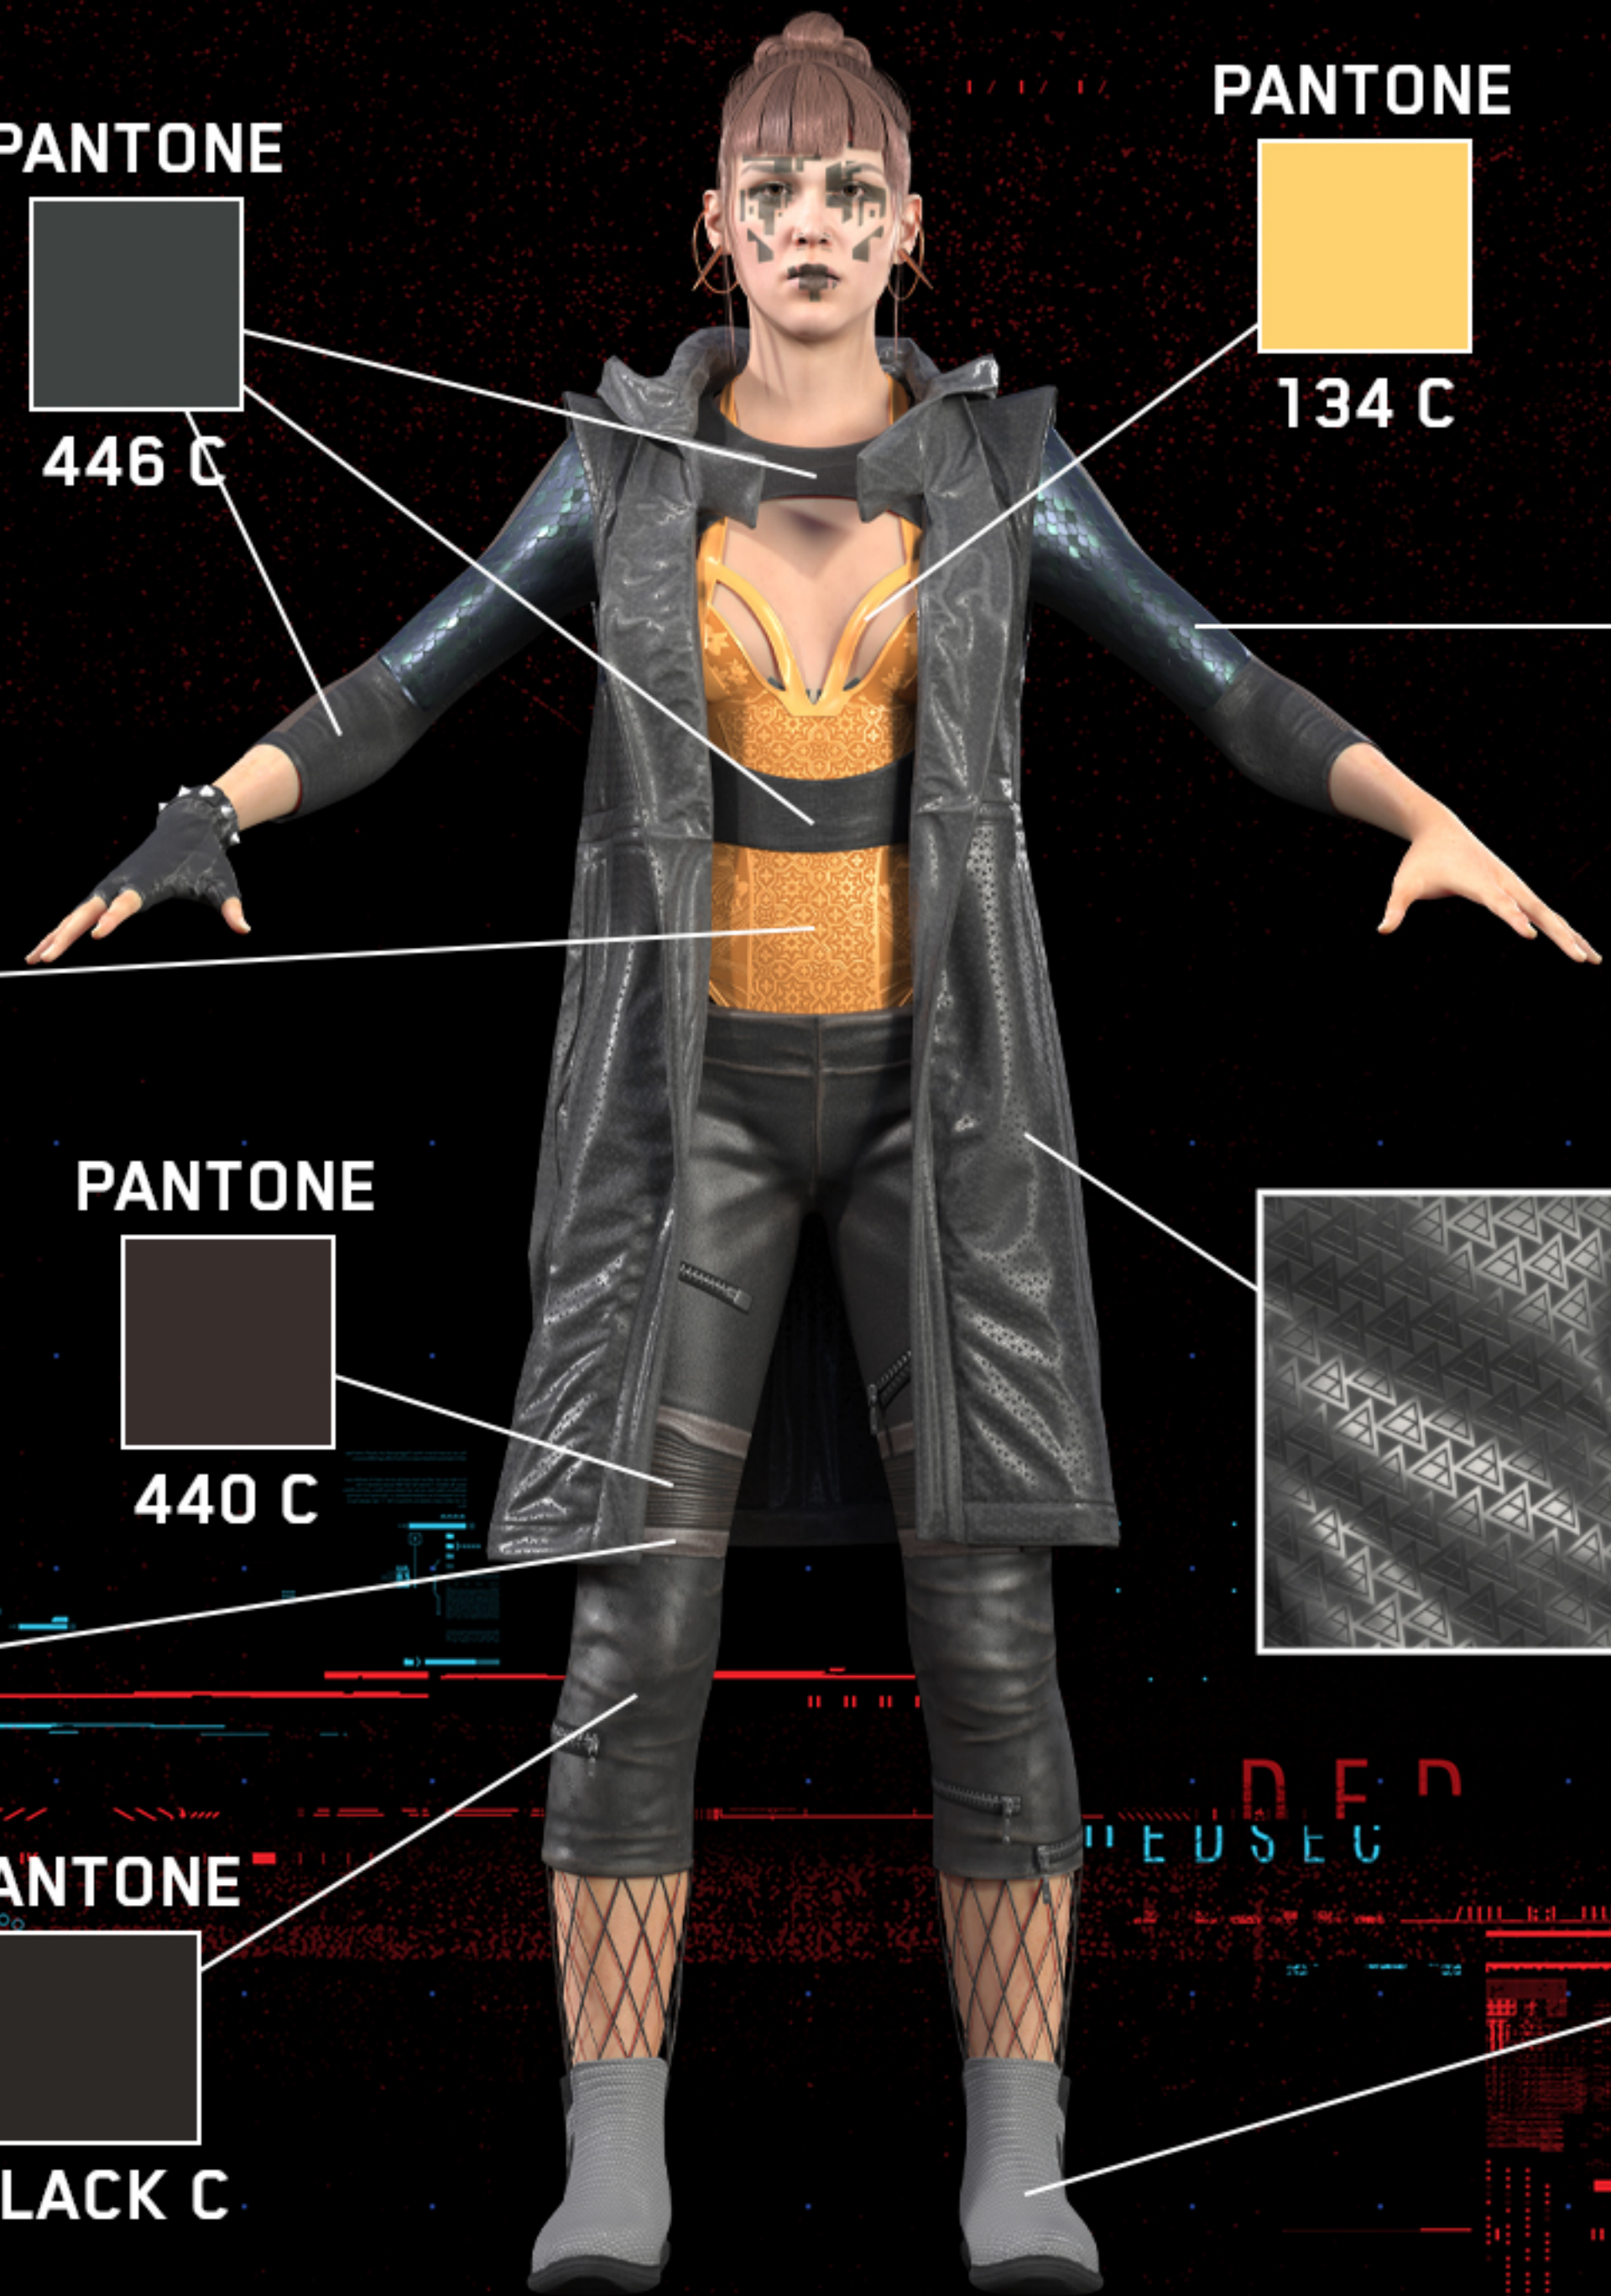

WATCH DOGS
LEGION

SABINE

**CHARACTER
REFERENCE GUIDE**

SABINE

A key member of DedSec London, Sabine Brandt is a skilled, clever, and methodical hacker who will go to any length to push the Resistance's cause. Her makeup is designed for crypto sublimation hacking, in order to hide from anyone trying to find her using facial recognition technology, and playing around with her design, the team took inspiration from contemporary alt pop and underground artists to settle on her edgier look. She has a clear vision of making the world a better place and will never stop fighting for it.

7572 C

PANTONE

440 C

PANTONE

446 C

7545 C

5487 C

PANTONE

411 C

PANTONE

BLACK C

PANTONE

COOL GRAY 8 C

425 C

421 C

BLACK 3 C